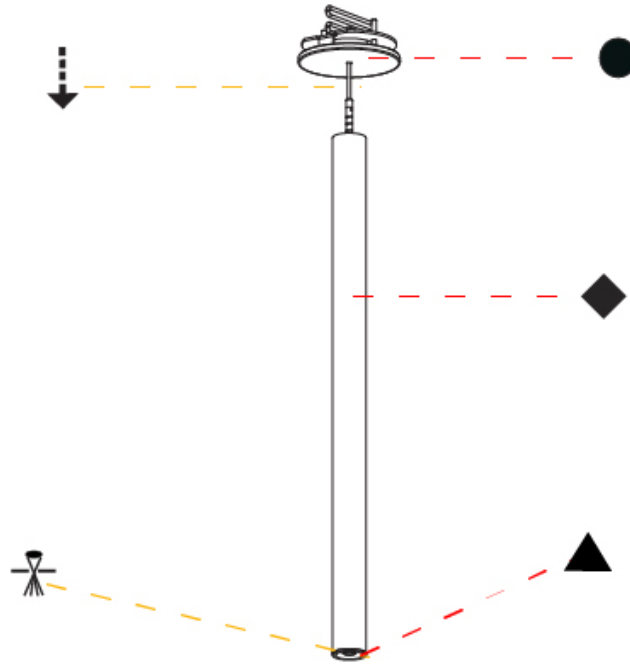

HANGOVER PLUG MONOPOINT RECESSED CANOPY SUSPENSION

A30841-

PROJECT

TYPE

SPECIFIER

QUANTITY

DATE

A