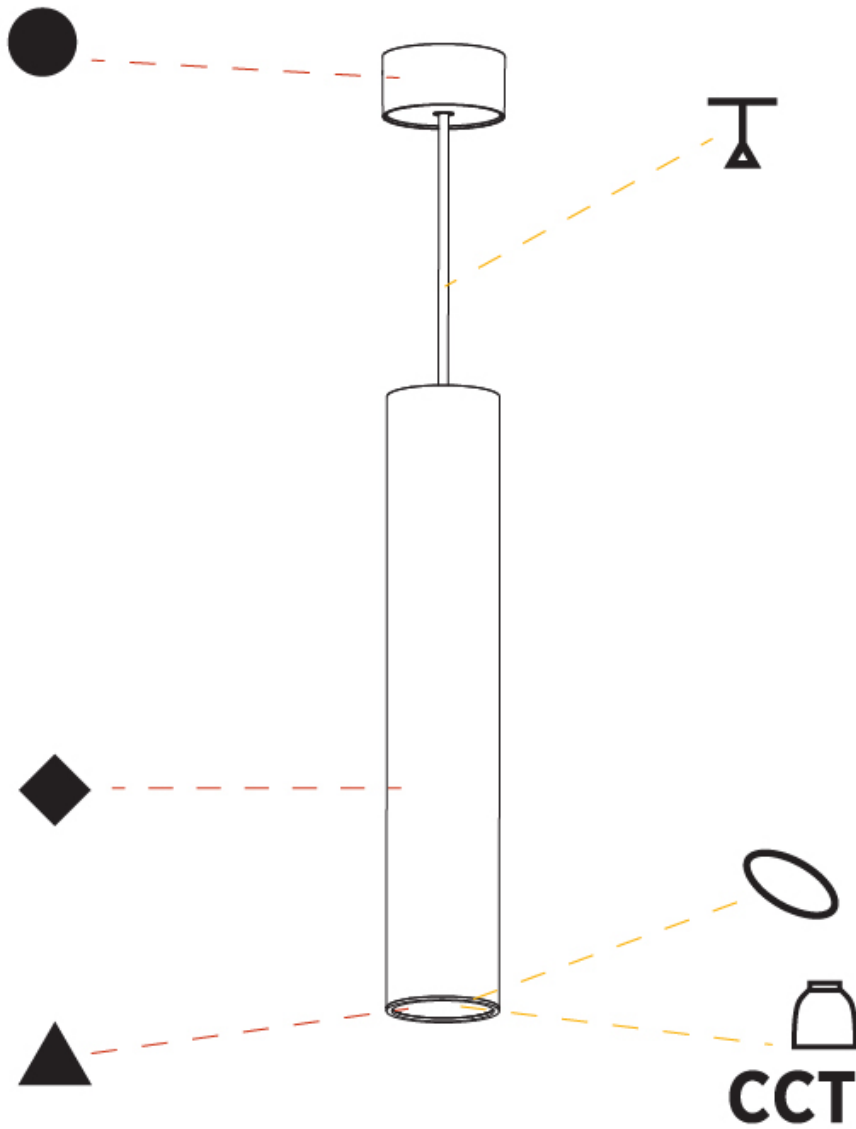

HANGOVER MONOPOINT SURFACE CANOPY SUSPENSION

A300170-

PROJECT	_____
TYPE	_____
SPECIFIER	_____
QUANTITY	_____
DATE	_____

A