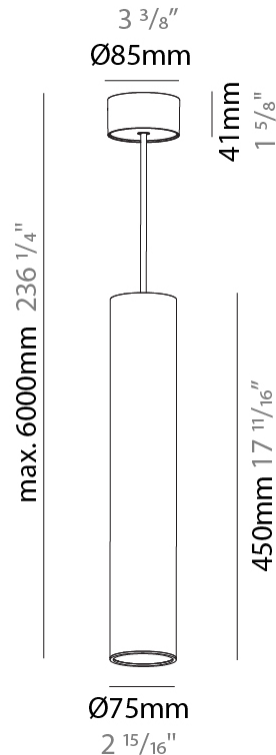

GENERAL

Series: Hangover
Subseries: Hangover Monopoint Surface Canopy
Brand: Prolicht
Division: Architectural
Mounting Type: Suspension
Mounting Location: Ceiling
Subcategory: Pendant

PHYSICAL

Shape: Cylinder
Diameter (mm): 75
Diameter (in): 2 ¹⁵/₁₆
Height (mm): 450
Height (in): 17 ¹¹/₁₆
Max. Overall Height (mm): 2450
Max. Overall Height (in): 96 ⁷/₁₆
Light Distribution: Direct / Indirect
Diffuser: Shine Ring 0-6
Fixture Finish: SSR / BKV / CWI / CRY / HAB / UFT / ITA / RUA / FTG / MYG / LOD / PUS / FRO / FUP / KIA / POP / BLS / SPG / MEY / GOH / GUM / CHC / COM / ABZ / JAG / OBR / MOS / ROR
Fixture Material: Aluminum
Cable Details: 2000mm / 6000mm Cable in White / Black / Orange / Red

ELECTRICAL

Lamp Type: LED (Zhaga Standard)
Input Wattage (W): 20.8
Total Output Wattage (W): 19
Dimming: Tri-Mode (Non-Dimming and Phase Dimming (120Vac only) and 0-10V Dimming)
Driver Included: Yes
Driver Location: External
Driver Type: Constant Current - Universal
Driver Class: Class 2
Housing: ENCP3
Input Voltage (V): 120 - 277
Constant Current (MA): 500

LED

Number of LEDs: 2
Color Temperature (°K): 2700 / 3000 / 4000
Max. Delivered Lumen (lm): 1821
CRI: >90 CRI
Efficiency (%): 86
Lamp Life (hrs): 50000

OPTICAL

Reflector°: 18 / 36 / 52

RATINGS AND CERTIFICATIONS

Certified By: Certified for North American Standards
IP rating: IP20