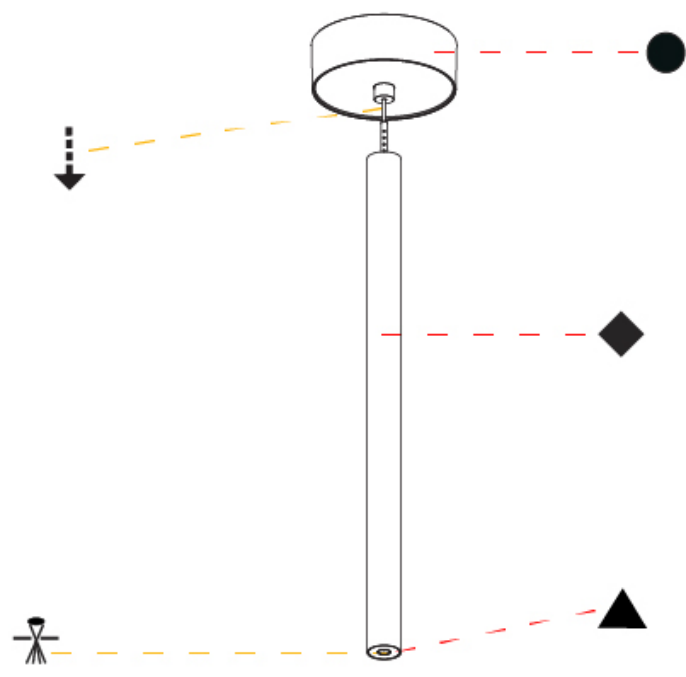

Shape: Cylinder
 Diameter (mm): 28
 Diameter (in): 1 1/8
 Height (mm): 450
 Height (in): 17 11/16
 Max. Overall Height (mm): 2450
 Max. Overall Height (in): 96 7/16
 Light Distribution: Downlight
 Weight (kg): 0.504
 Weight (lbs): 1.11
 Fixture Finish: [SSR / BKV / CWI / CRY / HAB / UFT / ITA / RUA / FTG / MYG / LOD / PUS / FRO / FUP / KIA / POP / BLS / SPG / MEY / GOH / GUM / CHC / COM / ABZ / JAG / OBR / MOS / ROR](#)
 Fixture Material: Aluminum
 Cable Details: [2000mm or 4000mm Black Cable](#)

OPTICAL

Optic°: [24 / 32 / 34 / 55 / 58](#)

RATINGS AND CERTIFICATIONS

Certified By: Certified for North American Standards
 IP rating: IP20

HANGOVER PLUG MONOPOINT SURFACE CANOPY SUSPENSION

A30846-

PROJECT
TYPE
SPECIFIER
QUANTITY
DATE

Shape: Cylinder
 Diameter (mm): 28
 Diameter (in): 1 1/8
 Height (mm): 450
 Height (in): 17 11/16
 Max. Overall Height (mm): 2450
 Max. Overall Height (in): 96 7/16
 Light Distribution: Downlight
 Weight (kg): 0.64
 Weight (lbs): 1.41
 Diffuser: Shine Ring - Opal / Yellow / Orange / Red / Blue / Green
 Fixture Finish: SSR / BKV / CWI / CRY / HAB / UFT / ITA / RUA / FTG / MYG / LOD / PUS / FRO / FUP / KIA / POP / BLS / SPG / MEY / GOH / GUM / CHC / COM / ABZ / JAG / OBR / MOS / ROR
 Fixture Material: Aluminum
 Cable Details: 2000mm or 4000mm Black Cable